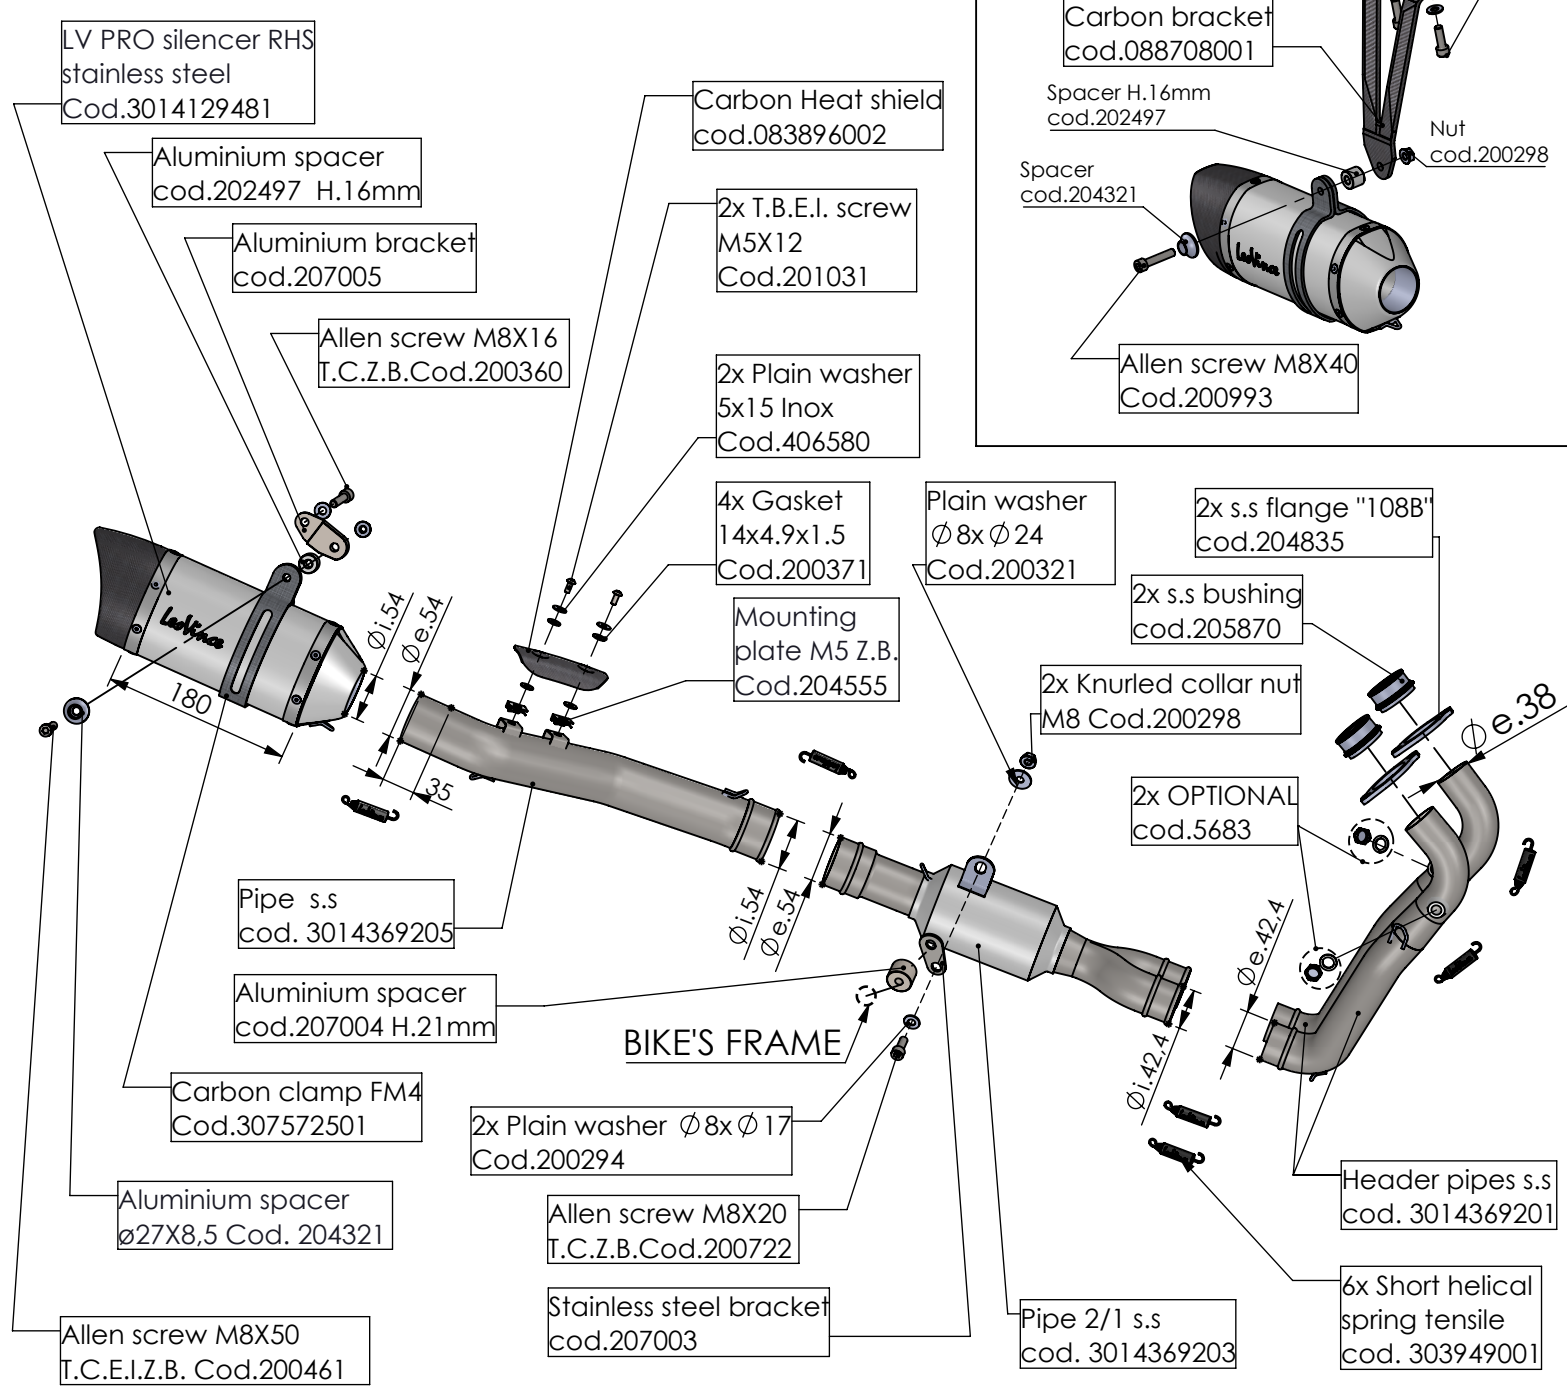

dB-killer n.52B
Cod.308437801

s.s. Flange "108B"
cod.204835 sp.5mm

s.s. bushing
cod.205870

Alternatively it is possible take off the original passenger's RH footboard and assemble the carbon bracket fitting the fasteners as show below

ART. 14369E

APRILIA RS 660 - TUONO 660 (also fits 35kW version)

FULL SYSTEM - LV PRO - STAINLESS STEEL