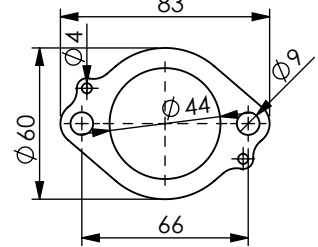

dB-killer n.52B
Cod.308437801

s.s. Flange "108B"
cod.204835 sp.5mm

s.s. bushing
cod.205870

Alternatively it is possible take off the original passenger's RH footboard and assemble the carbon bracket fitting the fasteners as show below

ART. 14369E

APRILIA RS 660 - TUONO 660 (also fits 35kW version)

FULL SYSTEM - LV PRO - STAINLESS STEEL