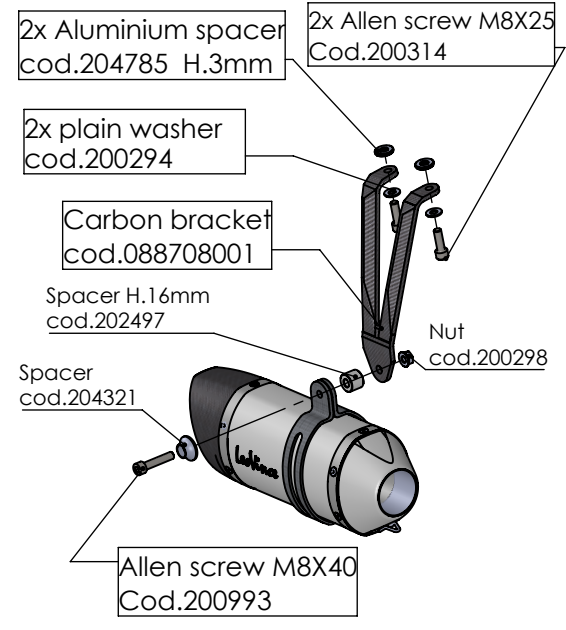

dB-killer n.52B
Cod.308437801

s.s. Flange "108B"
cod.204835 sp.5mm

s.s. bushing
cod.205870

Alternatively it is possible take off the original passenger's RH footboard and assemble the carbon bracket fitting the fasteners as show below

ART. 14369E

APRILIA RS 660 - TUONO 660 (also fits 35kW version)

FULL SYSTEM - LV PRO - STAINLESS STEEL