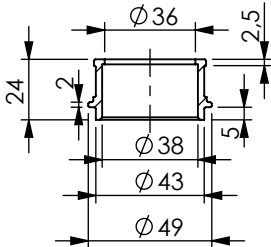

dB-killer n.52B
Cod.308437801

s.s. Flange "108B"
cod.204835 sp.5mm

s.s. bushing
cod.205870

Alternatively it is possible take off the original passenger's RH footboard and assemble the carbon bracket fitting the fasteners as show below

ART. 14369E

APRILIA RS 660 - TUONO 660 (also fits 35kW version)

FULL SYSTEM - LV PRO - STAINLESS STEEL