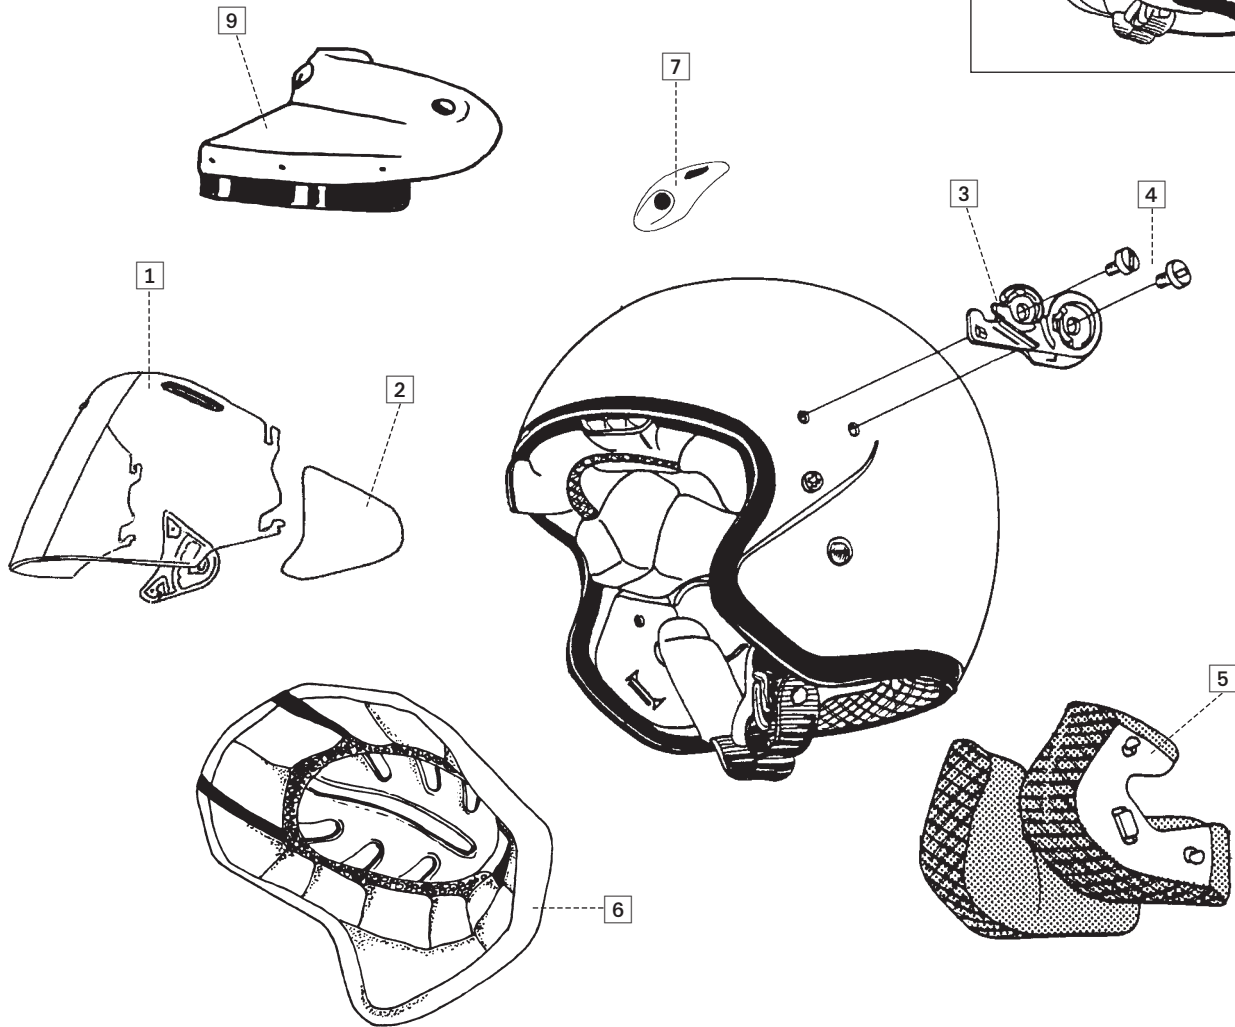

CHAPTER 2

- 1 Visor
- 2 Holderset
- 3 Baseplate
- 4 Screwset
- 5 Earcup
- 6 Interior
- 7 Ventilation ducts
- 9 Peak